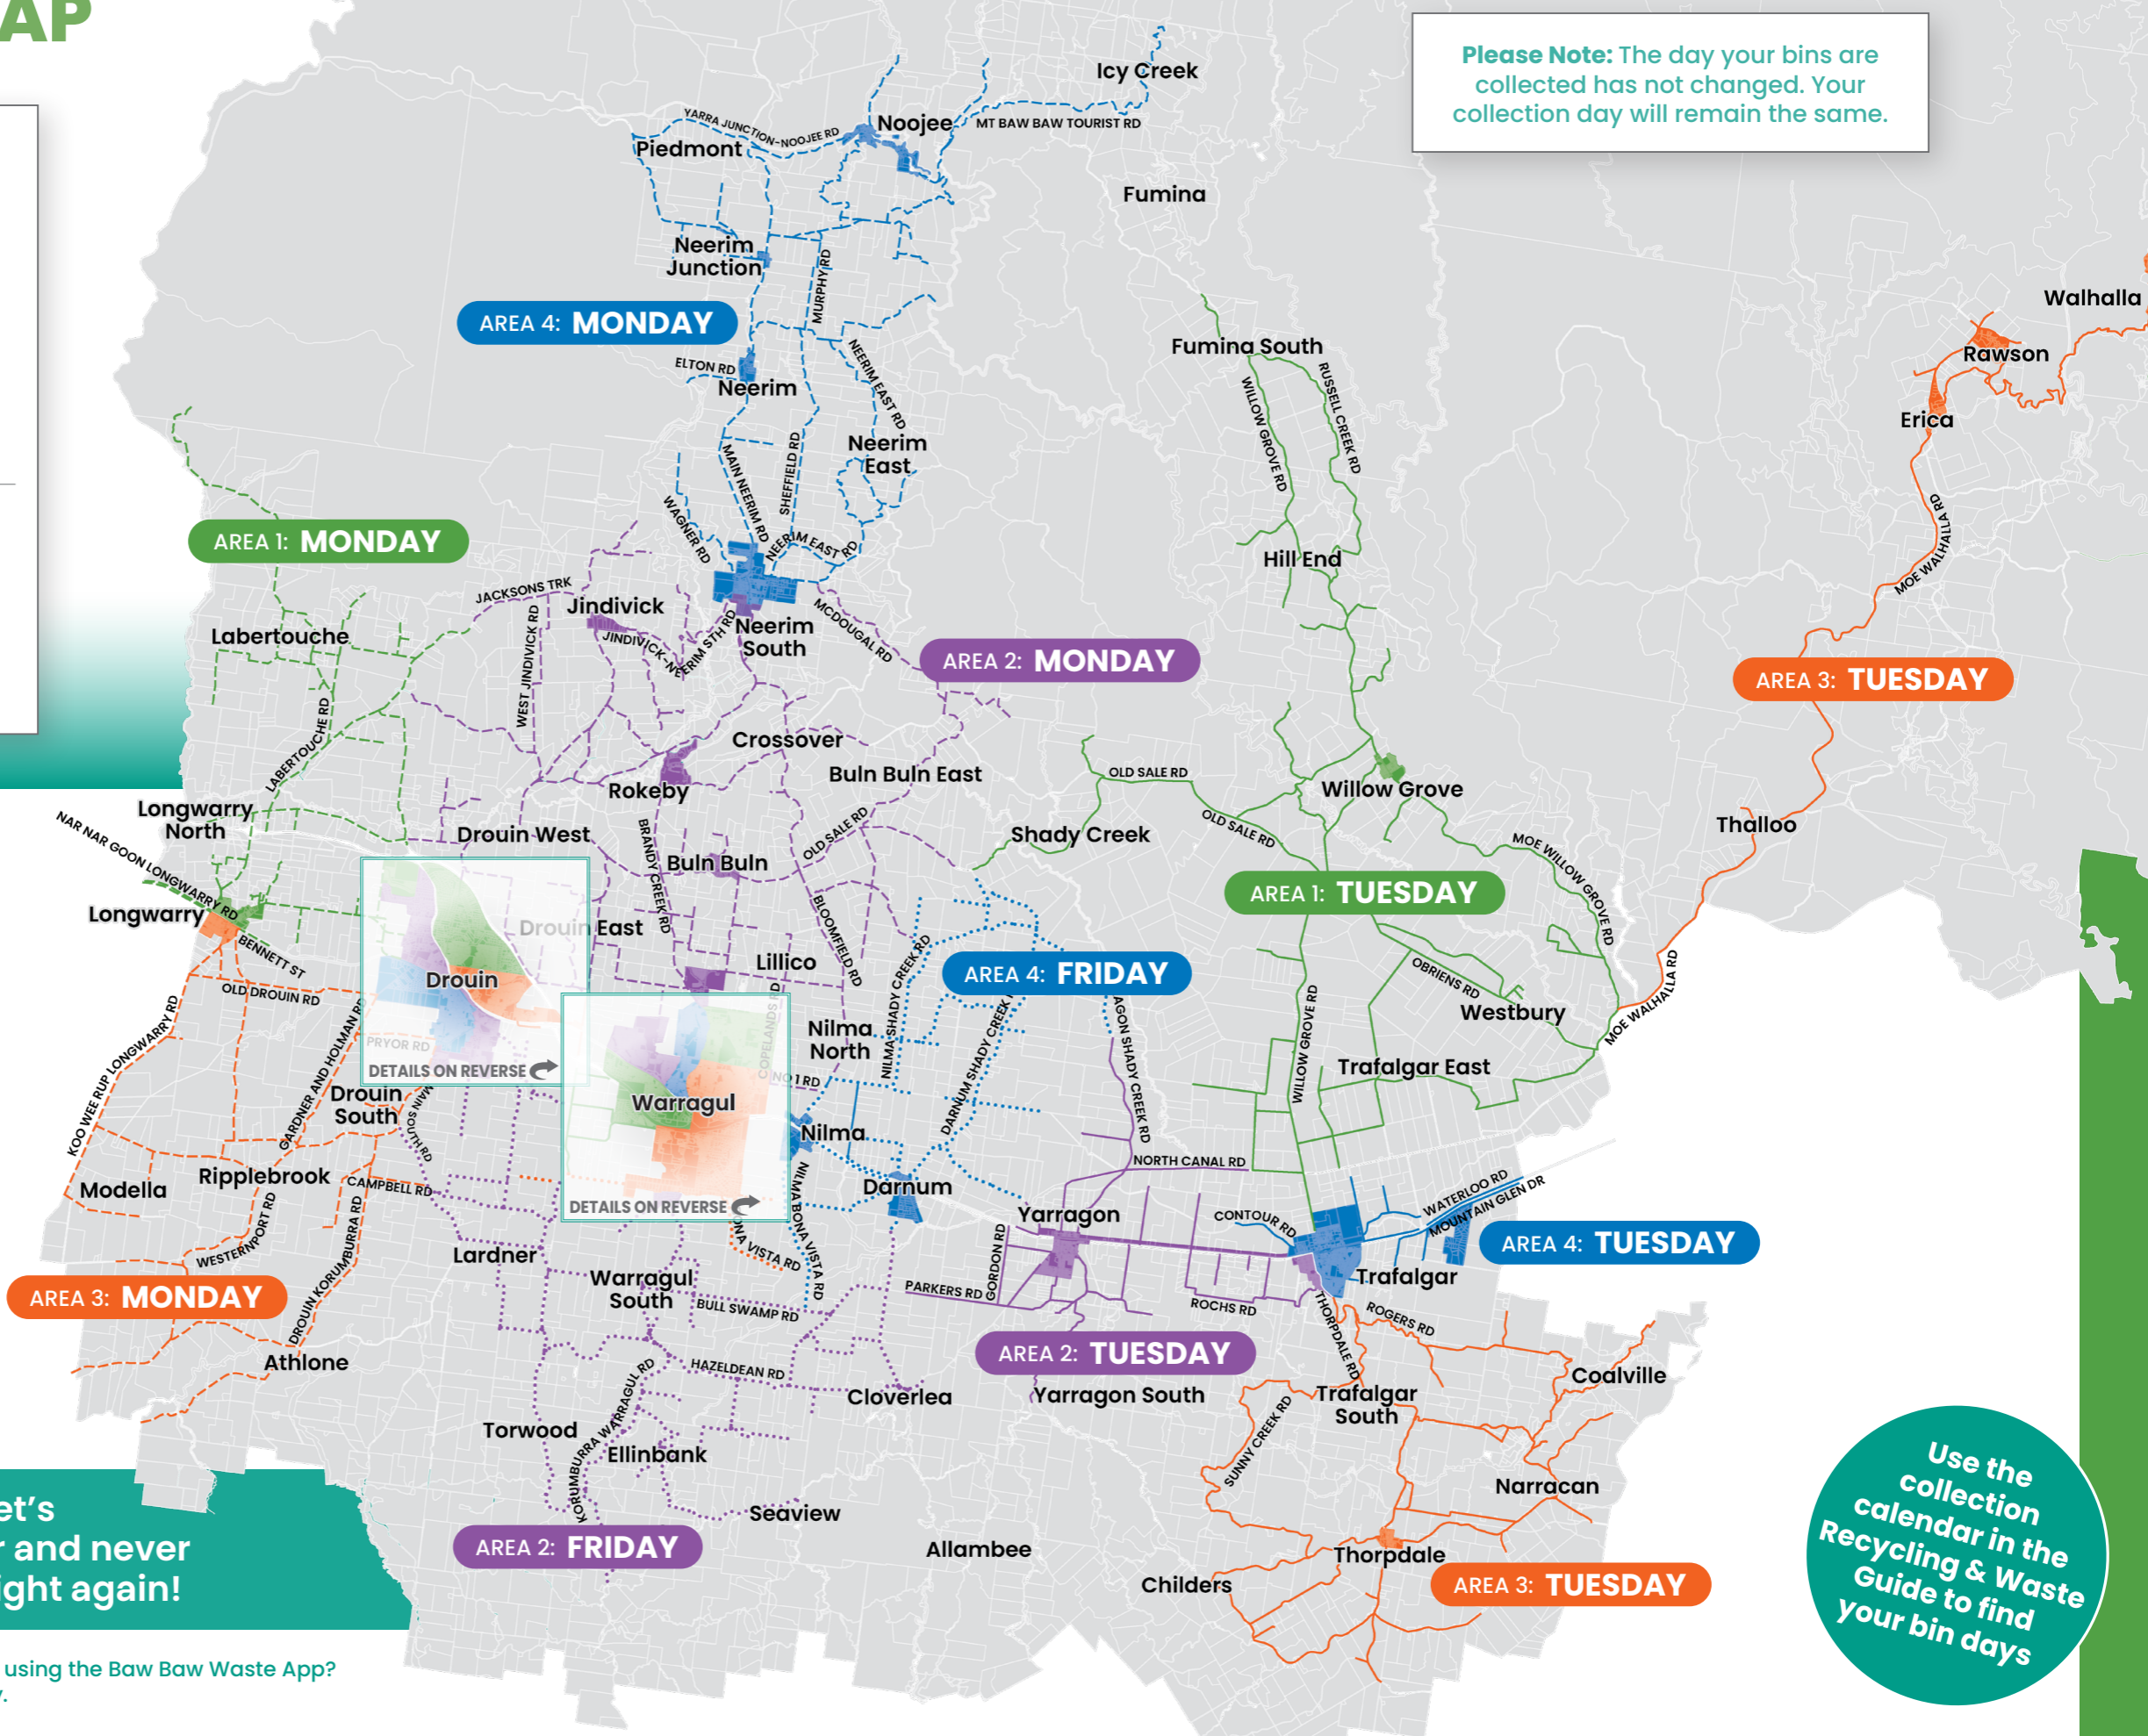

# WASTE COLLECTION ZONE AREA MAP

## LEGEND

- Area 1
  - Area 2
  - Area 3
  - Area 4
- Colours indicate your collection Area
- 
- Monday
  - Tuesday
  - Friday
- Day of collection in your Area

**Please Note:** The day your bins are collected has not changed. Your collection day will remain the same.

Please turn over for Warragul and Drouin township waste collection areas

Be your street's bin-fluencer and never miss a bin night again!

Did you know you can also find your bin days using the Baw Baw Waste App? Scan the QR code to download the app today.

# Drouin

**LEGEND**

	Area 1		Monday
	Area 2		Thursday
	Area 3		Friday
	Area 4		Friday

Colours indicate your collection Area

Day of collection in your Area