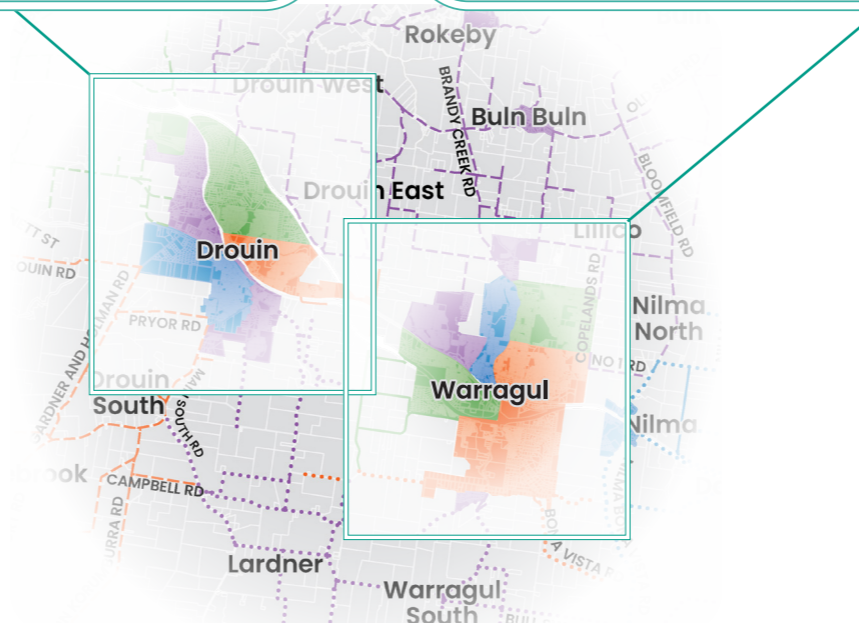

# WASTE COLLECTION ZONE AREA MAP

Please turn over for Warragul and Drouin township waste collection areas

Be your street's bin-fluencer and never miss a bin night again!

Did you know you can also find your bin days using the Baw Baw Waste App? Scan the QR code to download the app today.

Use the collection calendar in the Recycling & Waste Guide to find your bin days

# Drouin

**LEGEND**

	Area 1		Monday
	Area 2		Thursday
	Area 3		Friday
	Area 4		Friday

Colours indicate your collection Area

Day of collection in your Area