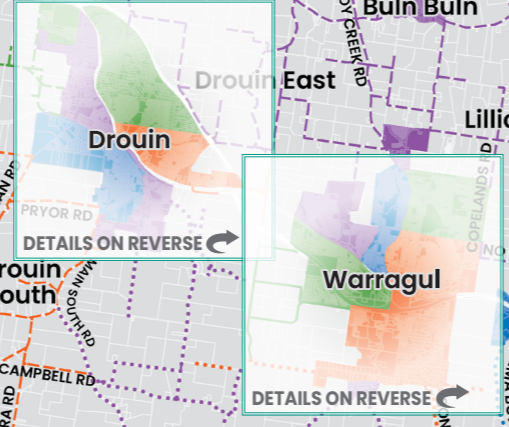

# WASTE COLLECTION ZONE AREA MAP

## LEGEND

- Area 1
  - Area 2
  - Area 3
  - Area 4
- Colours indicate your collection Area
- 
- Monday
  - Tuesday
  - Friday
- Day of collection in your Area

**Please Note:** The day your bins are collected has not changed. Your collection day will remain the same.

Please turn over for Warragul and Drouin township waste collection areas

Be your street's bin-fluencer and never miss a bin night again!

Did you know you can also find your bin days using the Baw Baw Waste App? Scan the QR code to download the app today.

# Drouin

**LEGEND**

	Area 1		Monday
	Area 2		Thursday
	Area 3		Friday
	Area 4		Friday

Colours indicate your collection Area

Day of collection in your Area