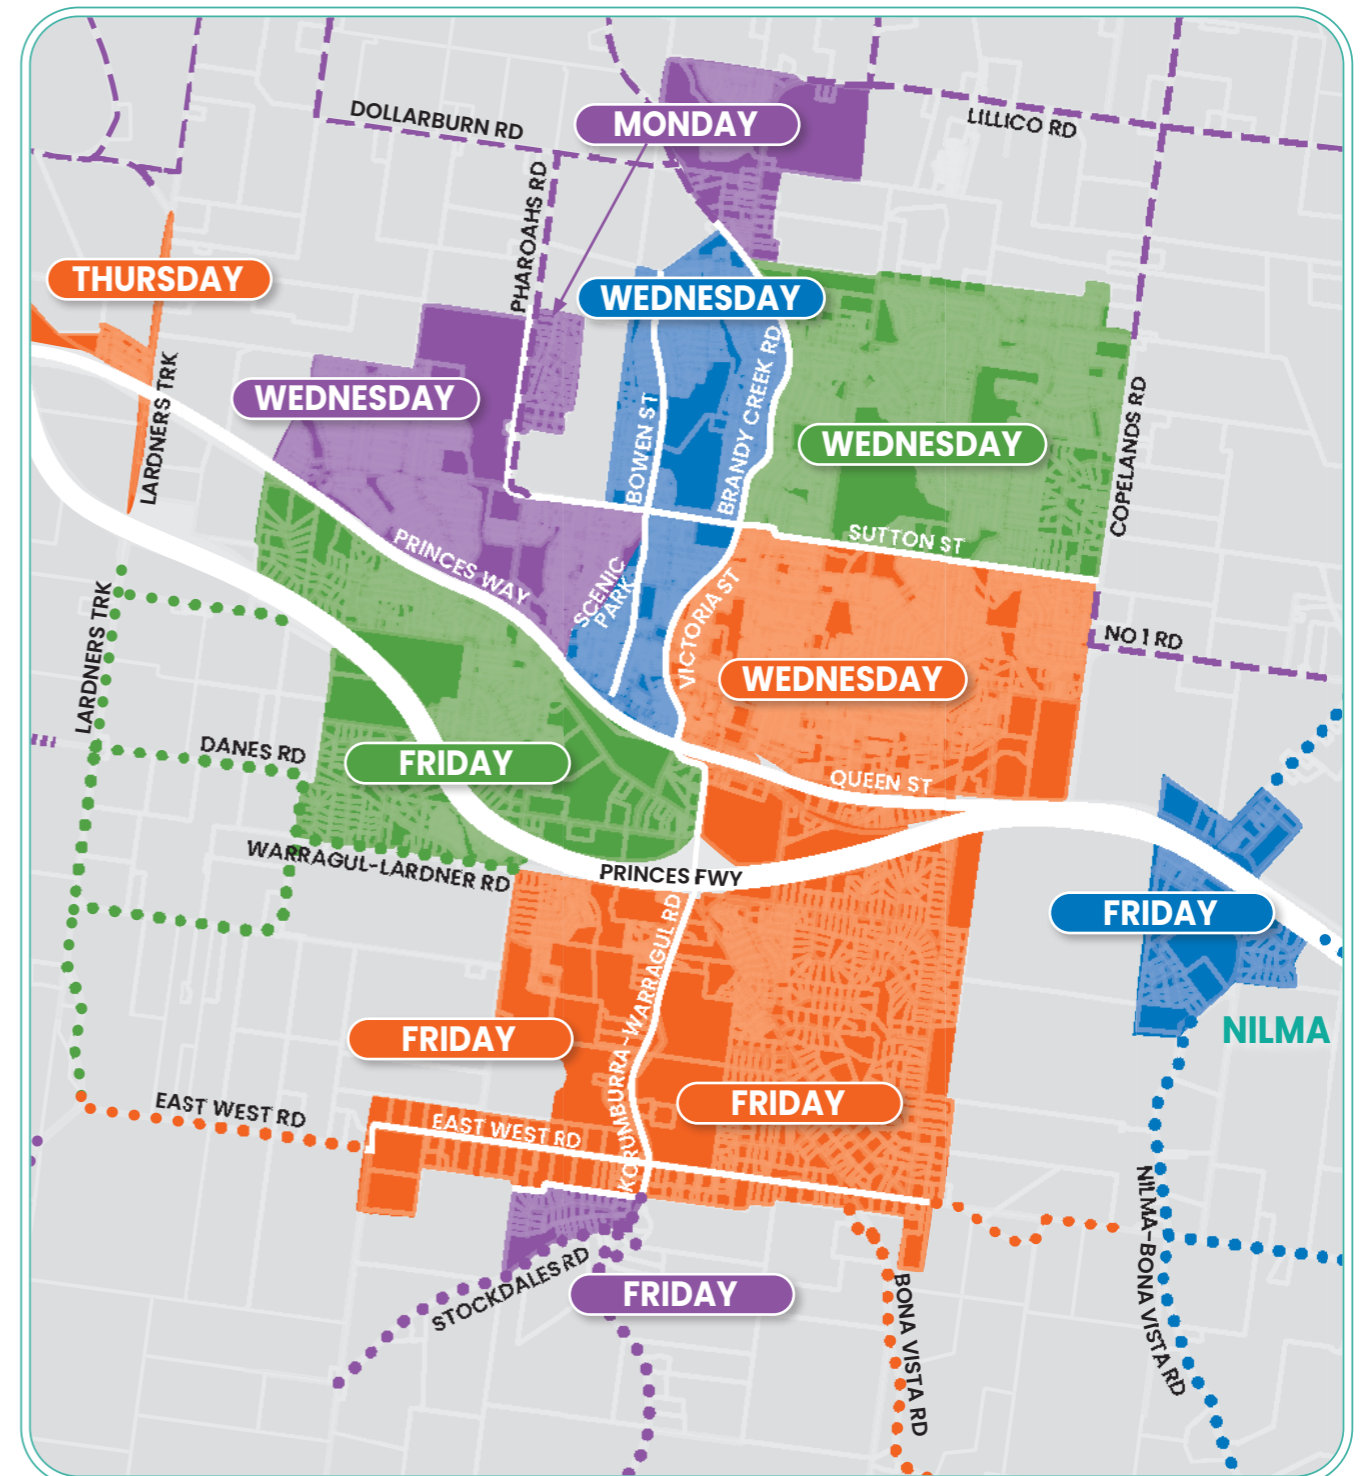

# WASTE COLLECTION ZONE AREA MAP

## LEGEND

- Area 1
  - Area 2
  - Area 3
  - Area 4
- Colours indicate your collection Area
- 
- Monday
  - Tuesday
  - Friday
- Day of collection in your Area

**Please Note:** The day your bins are collected has not changed. Your collection day will remain the same.

Please turn over for Warragul and Drouin township waste collection areas

Be your street's bin-fluencer and never miss a bin night again!

Did you know you can also find your bin days using the Baw Baw Waste App? Scan the QR code to download the app today.

# Drouin

**LEGEND**

	Area 1		Monday
	Area 2		Thursday
	Area 3		Friday
	Area 4		Friday

Colours indicate your collection Area

Day of collection in your Area