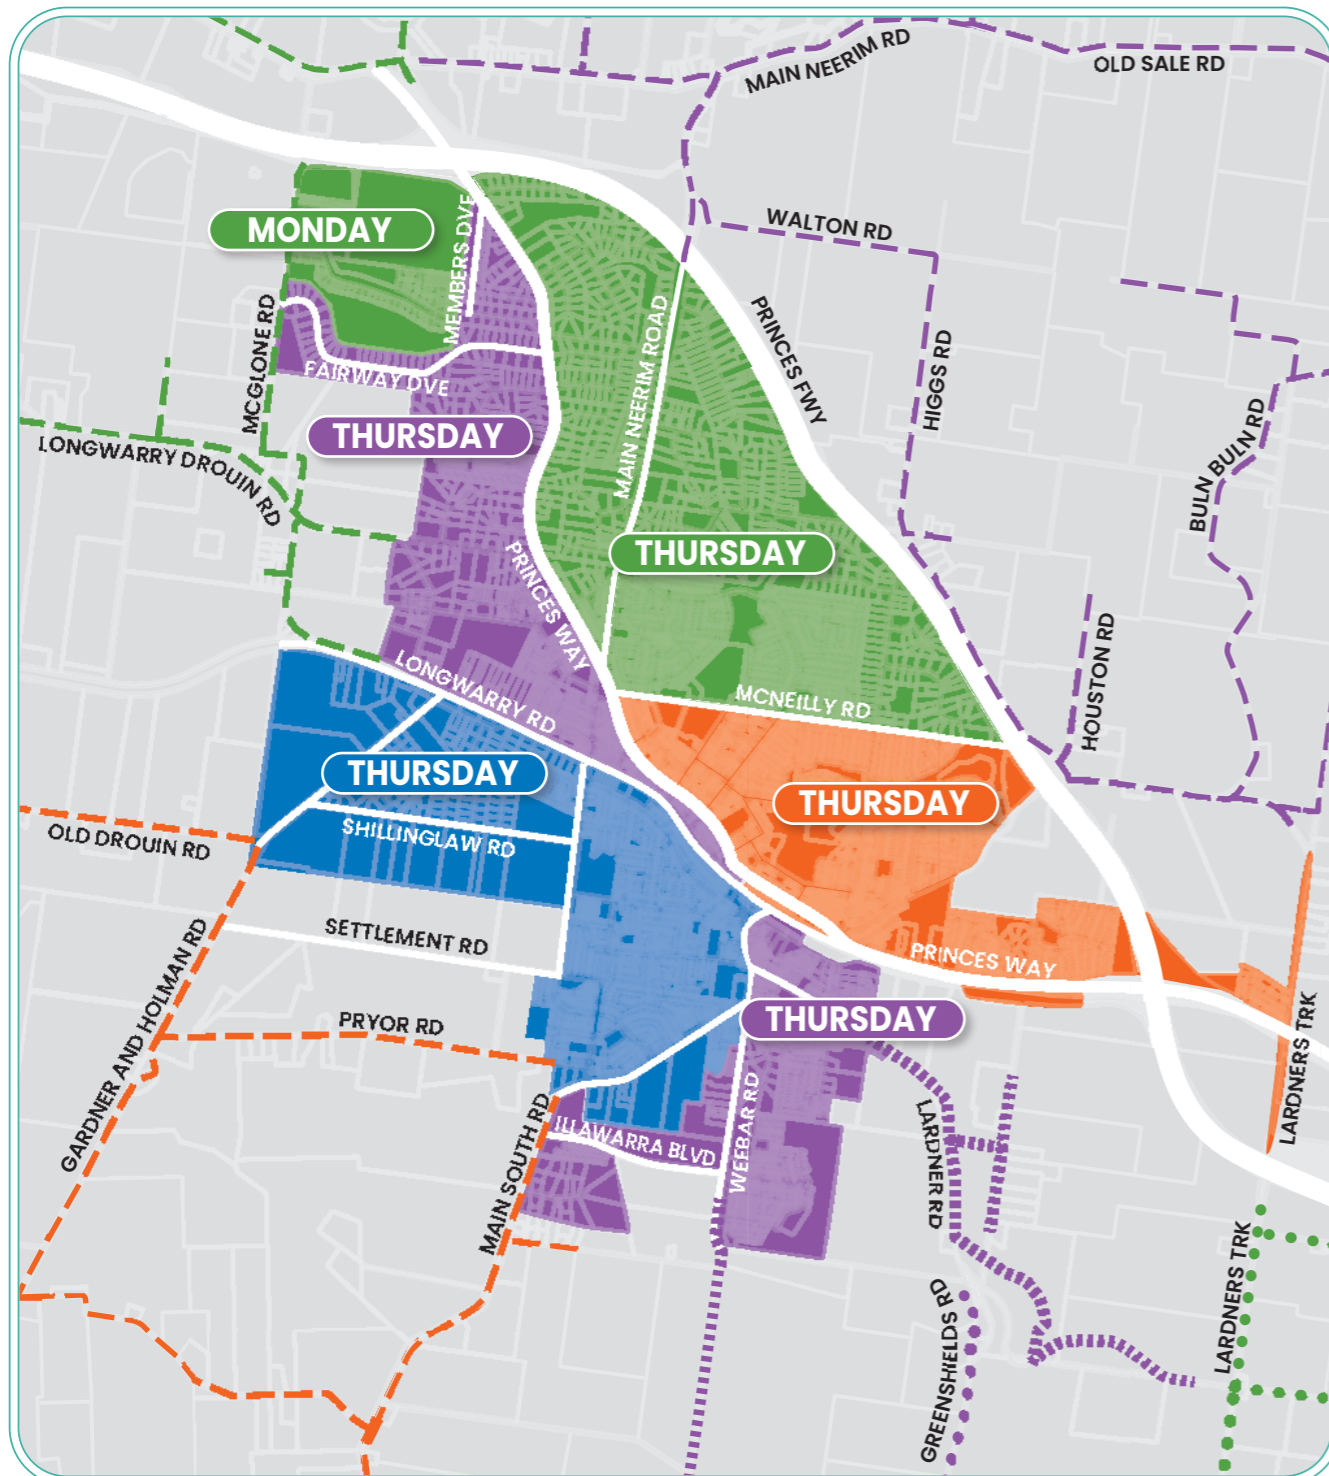

# WASTE COLLECTION ZONE AREA MAP

## LEGEND

- Area 1
  - Area 2
  - Area 3
  - Area 4
- Colours indicate your collection Area
- 
- Monday
  - Tuesday
  - Friday
- Day of collection in your Area

**Please Note:** The day your bins are collected has not changed. Your collection day will remain the same.

Please turn over for Warragul and Drouin township waste collection areas

Be your street's bin-fluencer and never miss a bin night again!

Did you know you can also find your bin days using the Baw Baw Waste App? Scan the QR code to download the app today.

# Drouin

**LEGEND**

	Area 1		Monday
	Area 2		Thursday
	Area 3		Friday
	Area 4		Friday

Colours indicate your collection Area

Day of collection in your Area